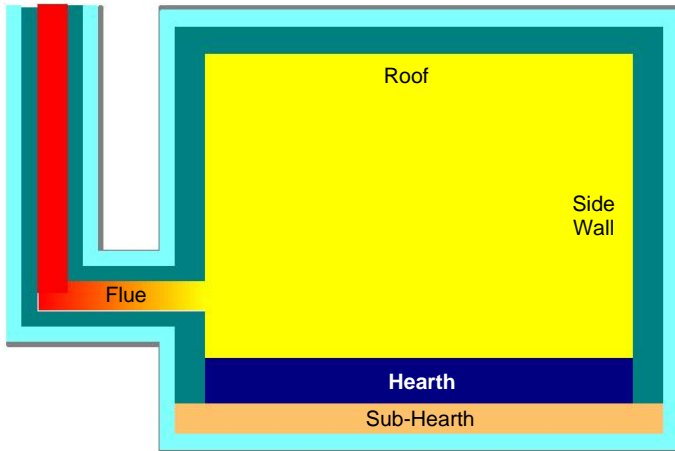

Plibrico Company Application Guide

Reheat Furnaces—In & Out Furnace

	Side Walls / Roof / Flue	Insulation
Normal Service	Plibrico Super F AB Plibrico HyRATE Super F AB Pli-Shot HyMOR 3000	Plisulate 1900 Block Pligun LWI 106
Severe Service	Plibrico 60 AB Plibrico HyRATE 60 AB Pli-Shot HyMOR 3100 SP	